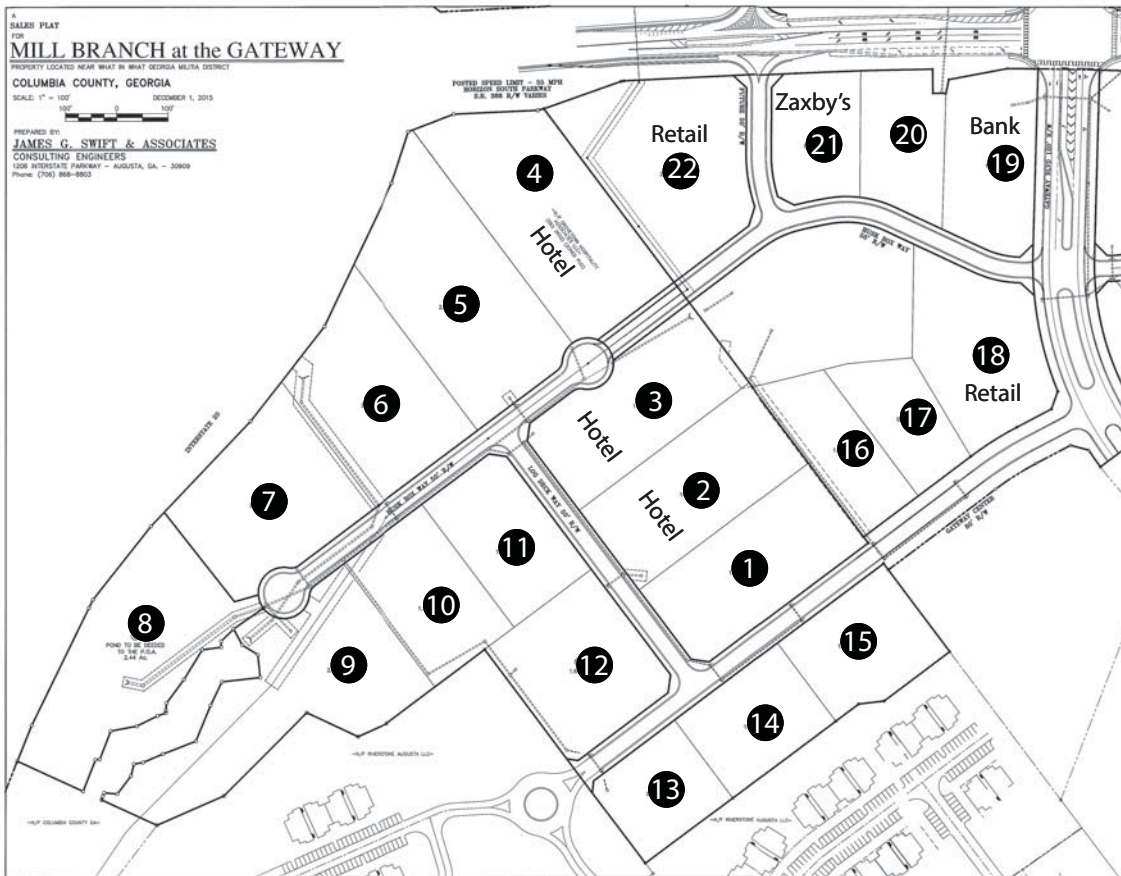

Meybohm

COMMERCIAL PROPERTIES

3519 Wheeler Road | Augusta, GA | 30909

www.meybohmcommercial.com

THE MILL AT GATEWAY

GROVETOWN, GEORGIA

Site is located off I-20 at exit 190 - Grovetown in Columbia County, Georgia.
 Columbia County is one of the fastest growing counties in Georgia.
 It grew by 39% in the last census and now has a population of over 144,000.

The Family Y is currently leasing 20,000 SqFt of the center with plans to build a new facility in the near future.

University Hospital purchased 6.07 acres and have built a 25,000 SqFt facility.

Several restaurants have opened or are under construction.

AU Health has purchased 80 acres for future hospital.

Riverstone at Mill Branch is a 330 unit multi-family complex

Lot	Price	Acres
1	\$550,000	1.84
2	Sold	1.85
3	Sold	1.91
4	Sold	
5	Under Contract	2.70
6	\$725,000	2.00
7	\$725,000	2.02
9	\$550,000	2.70
10	\$450,000	1.33
11	\$500,000	1.29
12	\$575,000	1.67
13	\$325,000	0.92
14	\$350,000	1.10
15	\$375,000	1.23
16	\$400,000	1.02
17	\$375,000	0.88
18	Under Contract	1.73
19	Under Contract	1.38
20	Under Contract	1.01
21	Under Contract	0.96
22	Under Contract	2.34

Traffic

Over 90,000 per day on I-20
Over 19,000 per day on Horizon South Parkway

Fort Gordon

Approx. 4 miles to Gate 2
On Post Population - 25,000 +
Recently completed NSA facility employees over 5000 people
Headquarters for Army Cyber Command